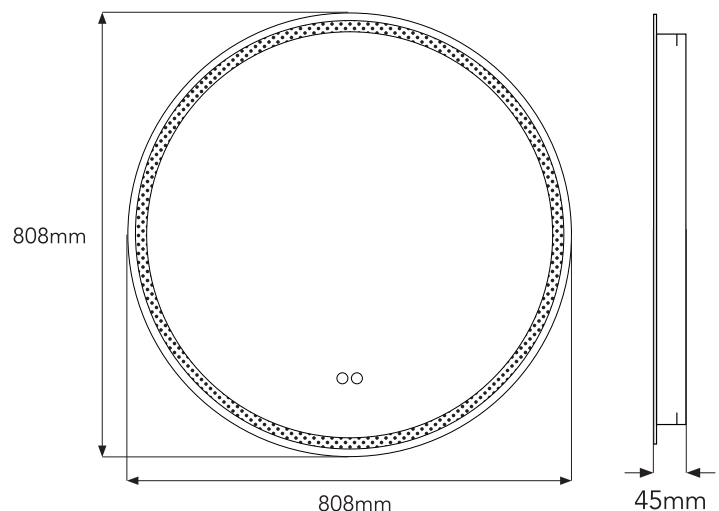

Technical drawing

ILUME™

Must be installed by licensed electrician.

To clean, wipe with a damp microfibre or lint-free cloth, then wipe gently with a dry cloth.

Glass cleaners, window cleaners or other chemical agents may damage the silver coating and cause discolouration.